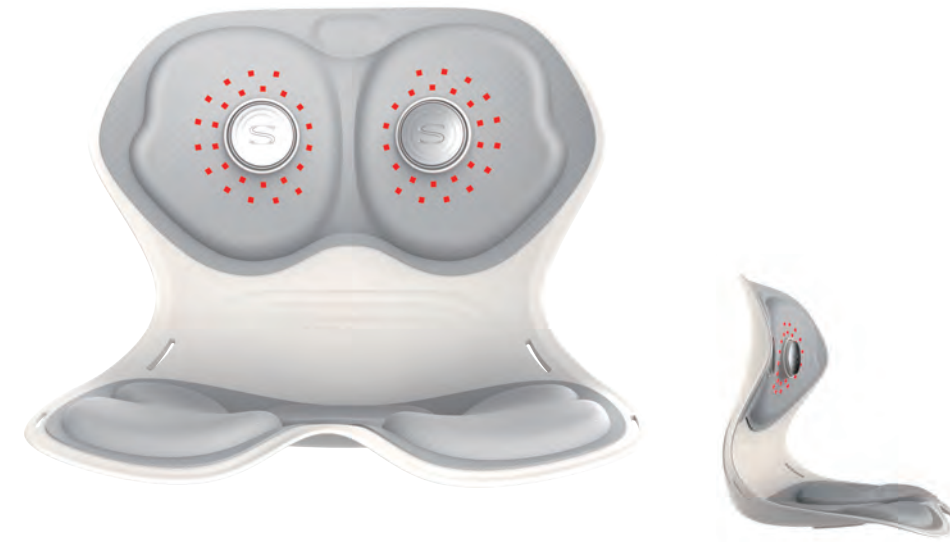

Red Light Protecting Waist Posture Correction Chair

B345

- Scientific back support for posture correction
- 30,000 mm² Hot compress
- 50 X 660 nm + 850 nm Red light penetration
- Dual-zone vibration
- 26° Ergonomic design
- 35 mm High-density thickened sponge seat cushion

Product Information

Function Introduction: Vibration + Hot compress + Red Light + Posture Correction	Mode Switching: 3 Modes
Product Material: PP + Sponge	Temperature Setting: 3 levels smart temperature control
Battery Capacity: 5000 mAh	Intelligent Timer: 15 Minutes