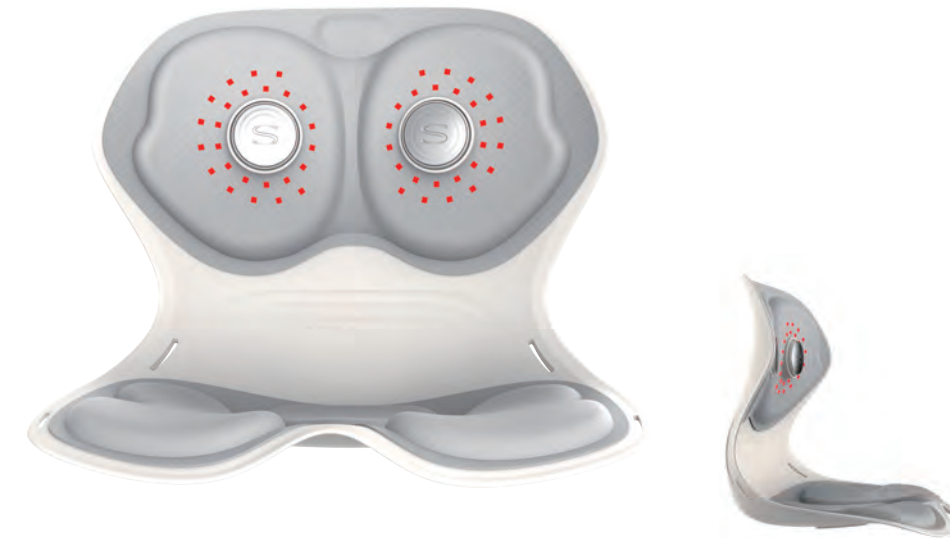

Red Light Protecting Waist Posture Correction Chair

B345

- Scientific back support for posture correction
- 30,000 mm² Hot compress
- 50 X 660 nm + 850 nm Red light penetration
- Dual-zone vibration
- 26° Ergonomic design
- 35 mm High-density thickened sponge seat cushion

Product Information	
Function Introduction: Vibration + Hot compress + Red Light + Posture Correction	Mode Switching: 3 Modes
Product Material: PP + Sponge	Temperature Setting: 3 levels smart temperature control
Battery Capacity: 5000 mAh	Intelligent Timer: 15 Minutes