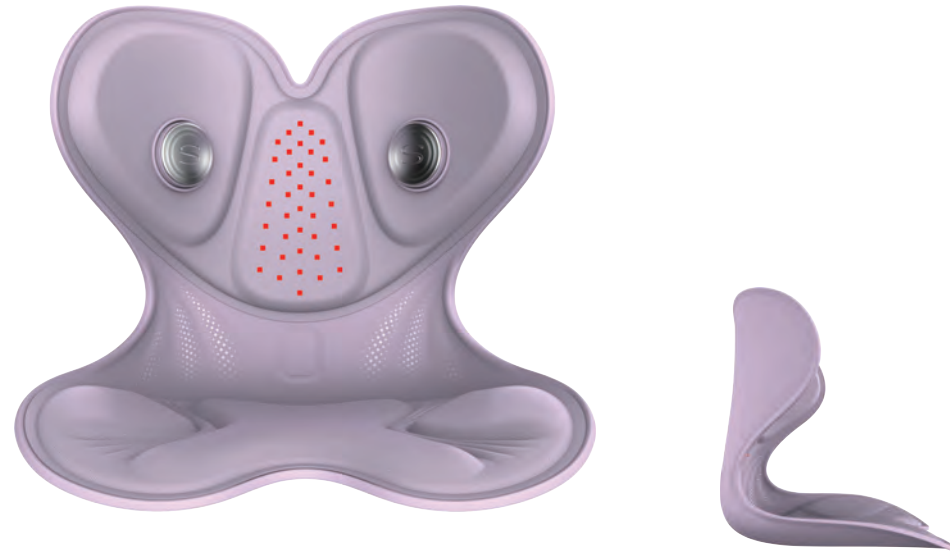

Red Light Protecting Waist Posture Correction Chair

B343

- Scientific back support for posture correction
- 15,247 mm² Hot compress
- 39 X 660 nm + 850 nm Red light penetration
- Dual-zone vibration
- 26° Ergonomic design
- 35 mm High-density thickened sponge seat cushion

Product Information

Function Introduction: Vibration + Hot compress + Red Light + Posture Correction	Mode Switching: 3 Modes
Product Material: PP + Sponge	Temperature Setting: 3 levels smart temperature control
Battery Capacity: 5000 mAh	Intelligent Timer: 15 Minutes