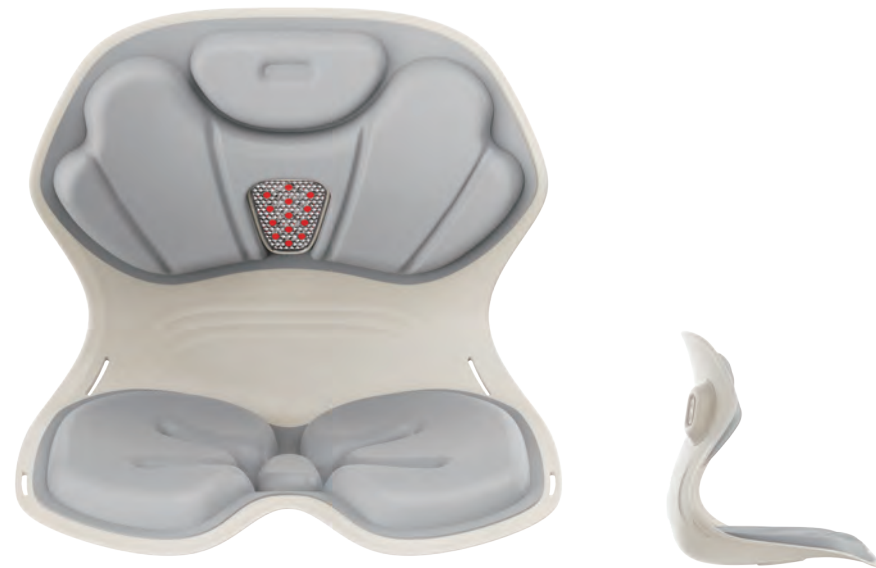

Posture Correction Massage Chair Series

Posture Correction Massage Chair Series

Red Light Hot Compress Posture Correction Massage Chair

B341

-  Scientific back support for posture correction
-  17,000 mm² Hot compress
-  13 X 660 nm Red light penetration
-  Dual-zone vibration
-  26° Ergonomic design
-  35 mm High-density thickened sponge seat cushion