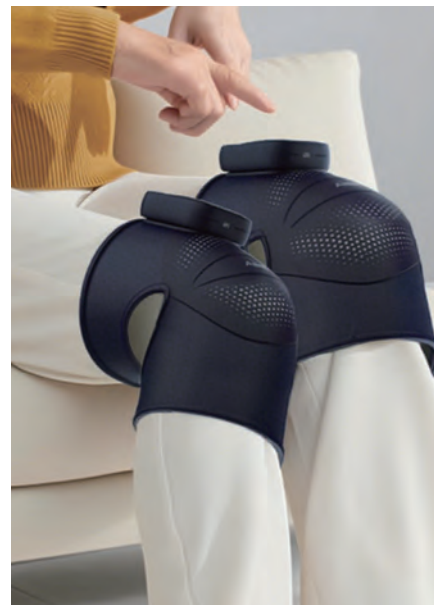

Knee and Leg Massage Series

Knee and Leg Massage Series