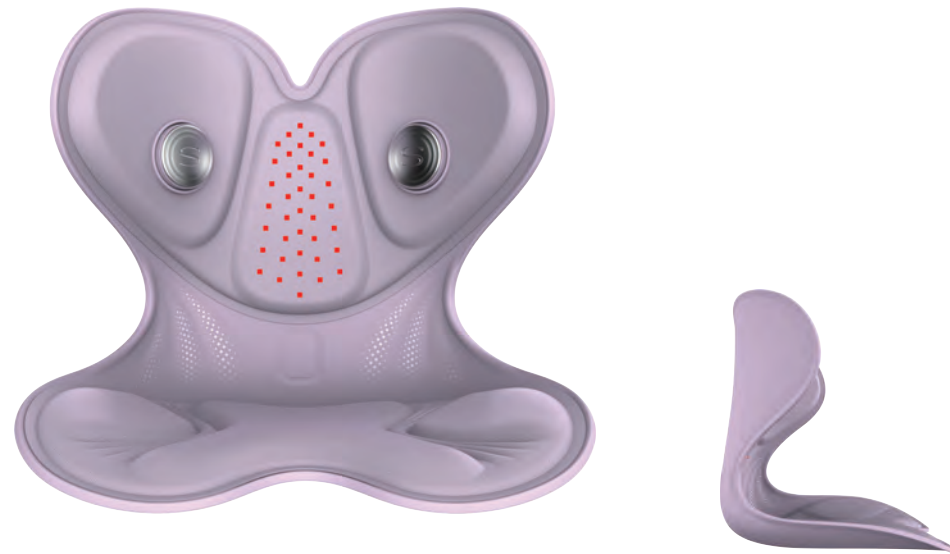

Red Light Protecting Waist Posture Correction Chair

B343

- Scientific back support for posture correction
- 15,247 mm² Hot compress
- 39 X 660 nm + 850 nm Red light penetration
- Dual-zone vibration
- 26° Ergonomic design
- 35 mm High-density thickened sponge seat cushion

Product Information	
Function Introduction: Vibration + Hot compress + Red Light + Posture Correction	Mode Switching: 3 Modes
Product Material: PP + Sponge	Temperature Setting: 3 levels smart temperature control
Battery Capacity: 5000 mAh	Intelligent Timer: 15 Minutes