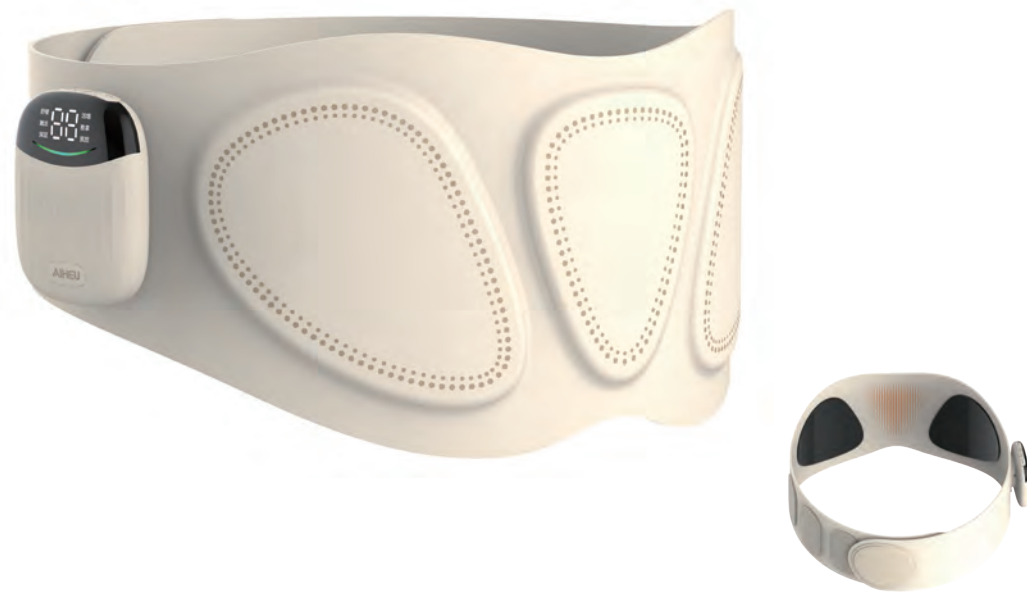

EMS Smart Waist and Abdomen Massager

W333

- 9000mm² Hot compress massage
- EMS+TENS dual pulse massage
- 2mm Ultra-thin design
- 6 Massage modes
- 16 Levels of adjustable intensity
- 2-Zone EMS shaping design

Product Information	
Function Introduction: EMS + Hot compress	Mode Switching: 6 Modes
Product Material: ABS + Lycra fabric	Temperature Setting: 3 levels smart temperature control
Battery Capacity: 2500 mAh	Intelligent Timer: 20 Minutes