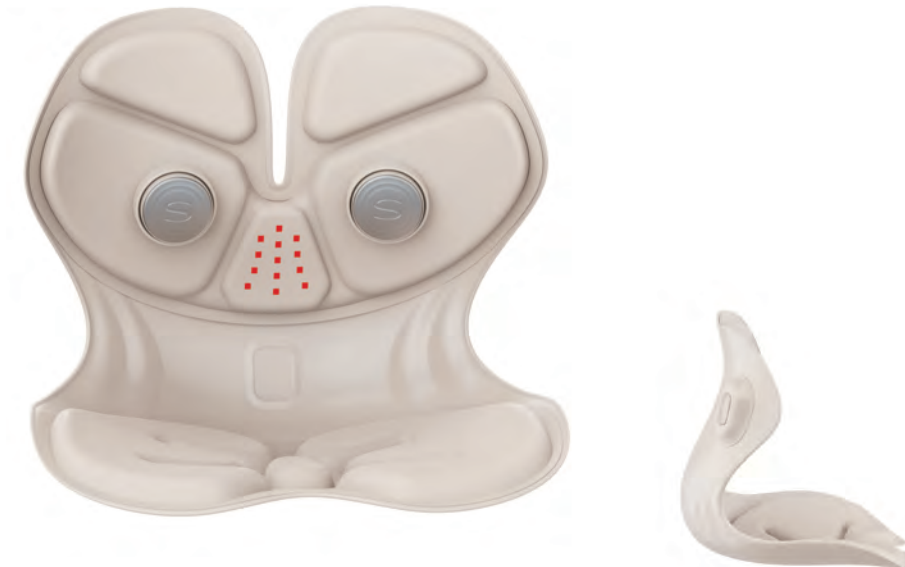

Red Light Protecting Waist Posture Correction Chair

B342

- Scientific back support for posture correction
- 4390 mm² Hot compress
- 13 X 660 nm + 850 nm Red light penetration
- Dual-zone vibration
- 26° Ergonomic design
- 35 mm High-density thickened sponge seat cushion

Product Information

Function Introduction: Vibration + Hot compress + Red Light + Posture Correction	Mode Switching: 3 Modes
Product Material: PP + Sponge	Temperature Setting: 3 levels smart temperature control
Battery Capacity: 5000 mAh	Intelligent Timer: 15 Minutes